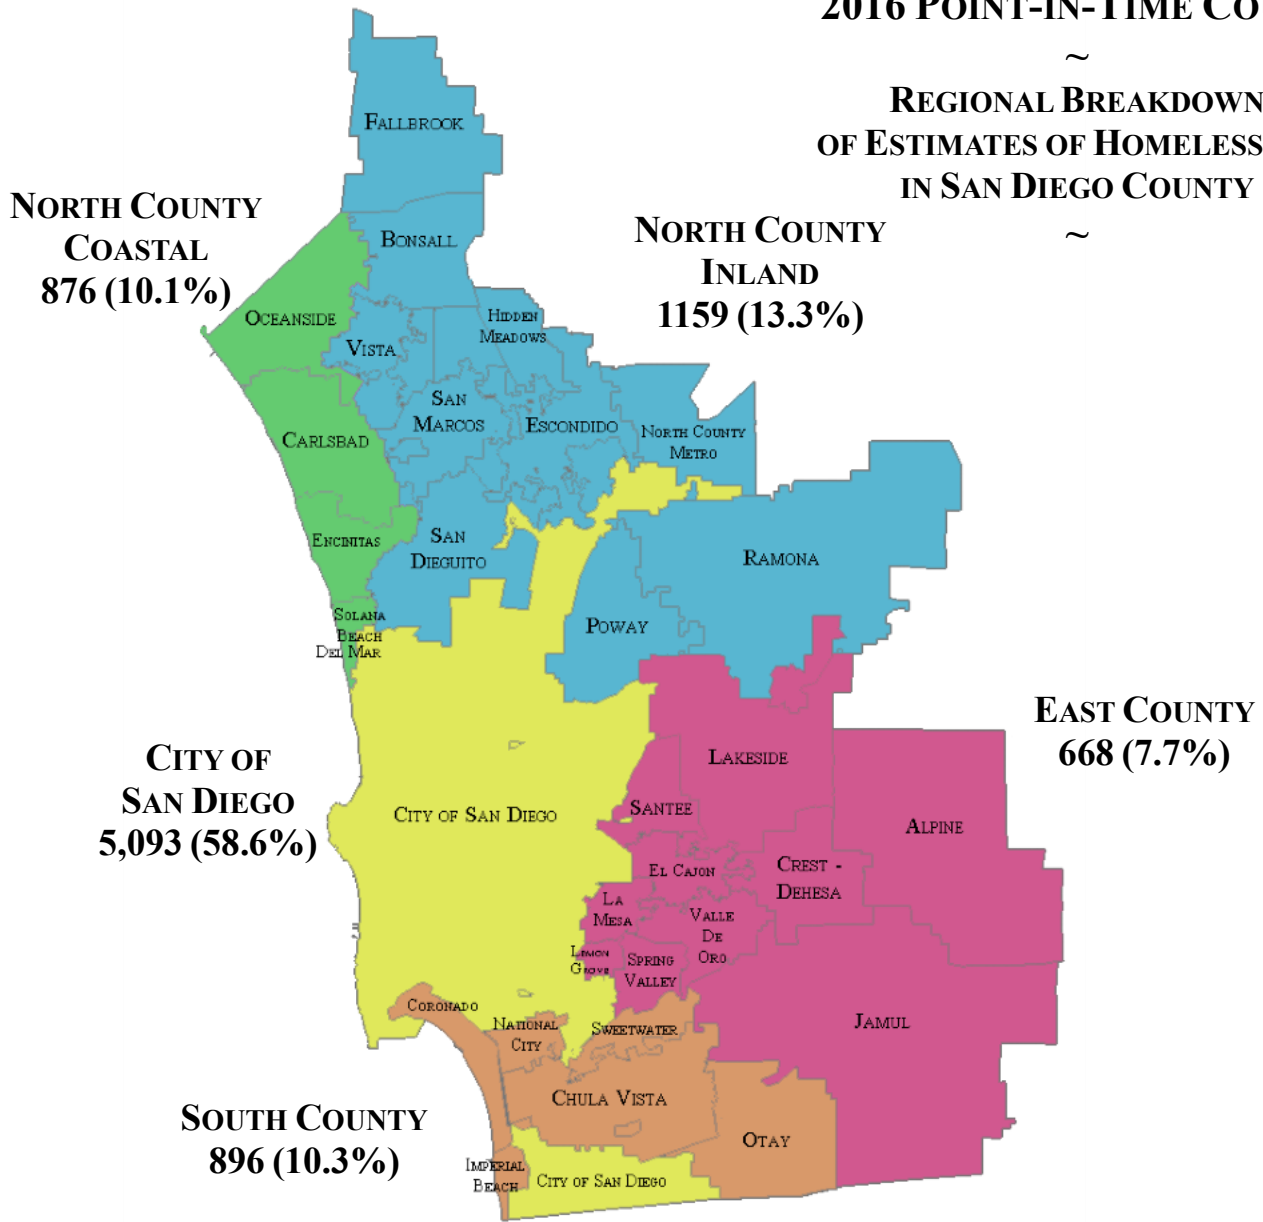

## 2016 POINT-IN-TIME COUNT

### REGIONAL BREAKDOWN OF ESTIMATES OF HOMELESSNESS IN SAN DIEGO COUNTY

San Diego County Regions	Homeless Persons				
	Sheltered	Unsheltered	Total	% by Region	% Change
City of San Diego	2348	2745	5093	58.6%	-8%
North County Inland	721	438	1159	13.3%	+26.1%
North County Coastal	381	495	876	10.1%	+38.2%
South County	199	697	896	10.3%	+26.9%
East County	103	565	668	7.7%	-29.3%
<b>San Diego County</b>	<b>3752</b>	<b>4940</b>	<b>8692</b>	<b>100%</b>	

Source: San Diego Regional 2016 Point-in-Time Count