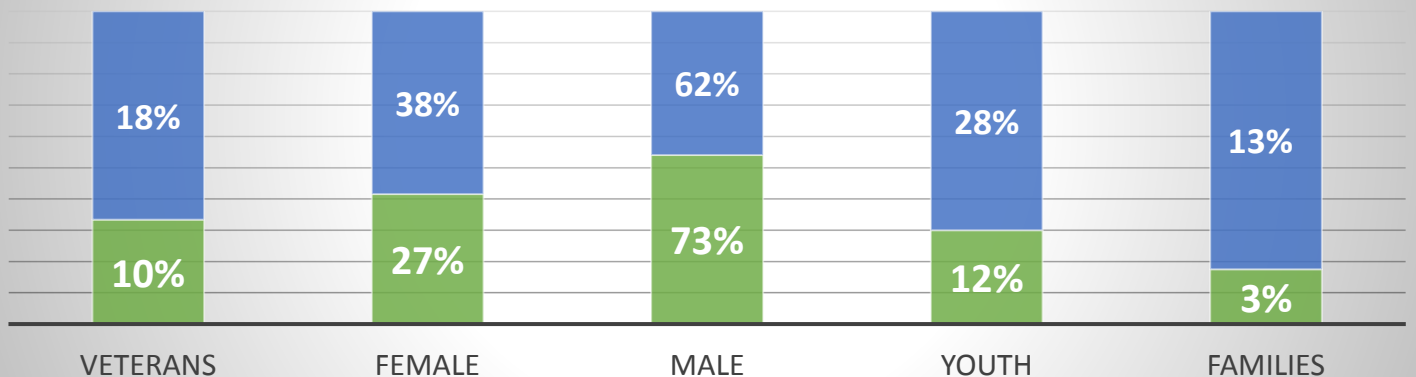

2019 WeALLCount

Data & Results: General

The WeAllCount, led by the Regional Task Force on the Homeless (RTFH), is how San Diego County determines the minimum homeless individuals and families we have in the San Diego Continuum of Care (CoC) on any given night. This snapshot along with the new Longitudinal System Analysis (LSA) annual report tell us about the people experiencing homelessness in our region and allows the region to make informed decisions about our county and work toward sustainable solutions to homelessness.

	% of the Region	Total Homeless Persons
City of San Diego	62.7%	5,082
North County Inland	9.6%	776
North County Coastal	9.4%	764
South County	5.3%	428
East County	13%	1,052

Unsheltered Demographics

10%

Of the total population are veterans.

3%

Are families with at least one child

36%

Reported having a physical disability.

12%

Of the total population are youth under the age of 24

78%

Reported becoming homeless in San Diego.

Sheltered/Unsheltered Total Population Demographics

■ Unsheltered ■ Sheltered

2019 San Diego Regional Community Totals

City of San Diego	Unsheltered	Sheltered
	<i>Totals</i>	<i>Totals</i>
<i>San Diego</i>	2600	2482
<i>Total:</i>	2600	2482