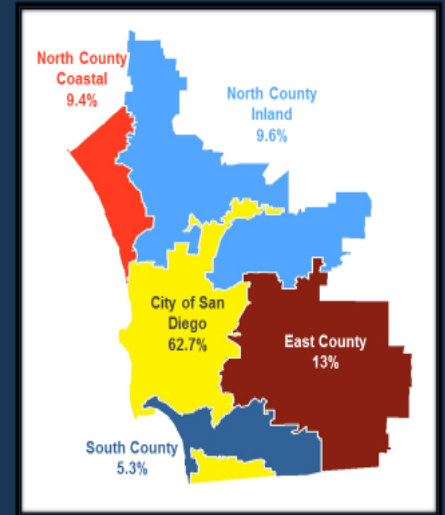

2019 WeALLCount

Data & Results: General

The WeAllCount, led by the Regional Task Force on the Homeless (RTFH), is how San Diego County determines the minimum homeless individuals and families we have in the San Diego Continuum of Care (CoC) on any given night. This snapshot along with the new Longitudinal System Analysis (LSA) annual report tell us about the people experiencing homelessness in our region and allows the region to make informed decisions about our county and work toward sustainable solutions to homelessness.

2019 WeAllCount Totals

Sheltered

3,626

Unsheltered

4,476

8,102

Total homeless counted in the 2019 WeAllCount.

Regional Breakdown Sheltered + Unsheltered

	% of the Region	Total Homeless Persons
City of San Diego	62.7%	5,082
North County Inland	9.6%	776
North County Coastal	9.4%	764
South County	5.3%	428
East County	13%	1,052

Unsheltered Demographics

10%

Of the total population are veterans.